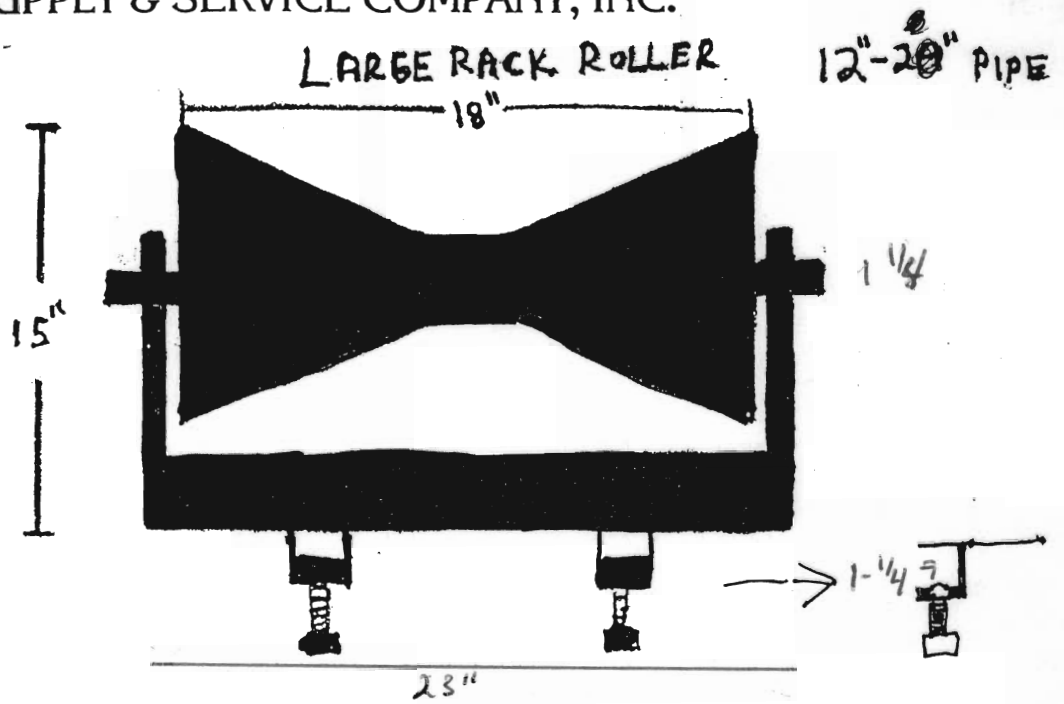

# PSS

PIPELINE SUPPLY & SERVICE COMPANY, INC.

2,000 lb capacity

SMALL RACK ROLLER 2"-12" PIPE

JRC